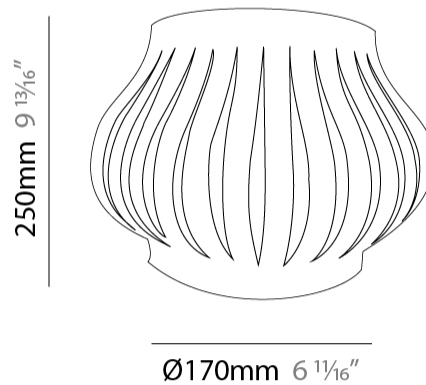

PROJECT
TYPE
SPECIFIER
QUANTITY
DATE

HELIOS SURFACE

D63005-

base number   Finish
Options

1. To build a product code in our configurator select the specify button on the base model # product page
2. To build a manual product code on this datasheet choose from the options listed below in blue font and add the suffix to the base model #

GENERAL

Series: Helios
Partner: Linea Zero
Division: Design
Installation: Surface
Product Type: Wall Surface
Mounting Location: Wall

PHYSICAL

Shape: Abstract
Length (mm): 330
Length (in): 13
Height (mm): 250
Height (in): 9 ¹³/₁₆
Extension (mm): 170
Extension (in): 6 ¹¹/₁₆
Diffuser: Polilux™ Shade - See Finish Options
Fixture Finish: WHI / BLK / PBL / POR / PGN / COP / NGD / PKM / SIL
Fixture Material: Polilux™/ Metal holder
Primary Material: Non-Static Polilux

ELECTRICAL

Number of Lamps: 1
Lamp Type: LED Retrofit
Bulb Included: Bulb Not Included
Max. Wattage Per Lamp (W): 7
Lamp Base: E26
Input Voltage (V): 120
Upon Request: 277Vac / GU24

LED

OPTICAL

RATINGS AND CERTIFICATIONS

Certified By: Certified for North American Standards
IP rating: IP20